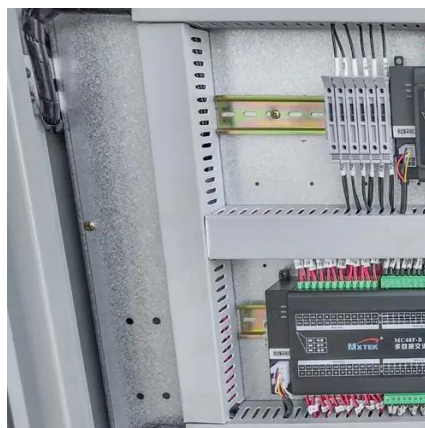

High quality din rail breaker in Panama

Overview

RELIABILITY GUARANTEED - 300% factory tested for optimal performance and peace of mind. The ASI AC Miniature Circuit Breaker is a 1 pole, 2 Amp, 240 Volt unit designed for DIN rail mounting. It features shock-proof terminations, a high interrupt capacity of 10 kA, and is UL1077. Los productos de MEAN WELL son el resultado del compromiso de nuestros ingenieros con el diseño y la calidad superiores. Nos comprometemos a encontrar la mejor solución posible para la ecuación precio-calidad. Check each product page for other buying options. Which brand has the largest assortment of Circuit Breakers at The Home Depot?

High quality din rail breaker in Panama

[Asi Ac Miniature Circuit Breaker 1 Pole Din Rail Mount , Desertcart ...](#)

The ASI AC Miniature Circuit Breaker is a 1 pole, 2 Amp, 240 Volt unit designed for DIN rail mounting. It features shock-proof terminations, a high interrupt capacity of 10 kA, and is UL1077 recognized for ...

Diseñada tanto para uso en interiores como en exteriores, esta caja de interruptores incluye un riel DIN y barras de autobús, que proporcionan opciones de instalación flexibles y satisfacen diversos ...