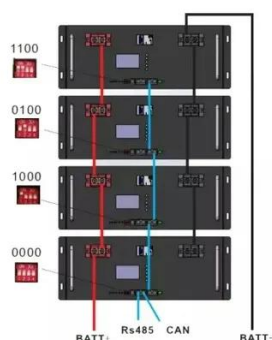

High quality lfp powerstation in Chile

[Epecom Portable Power Station E600LFP 614Wh Solar Generator ...](#)

Power it ALL: The E600LFP portable power station with 3x1200 AC outlets, 2xUSB-C Port (18W/100W), 2xUSB-A, 12V Cigar port*1 and Wireless Charger*1. E600LFP portable power station is compatible ...

Mango Power E Power Station,3500 Watt ...

Answer: The ultra-durable CATL LFP battery cell technology enables super fast ...

[Mango Power E Power Station,3500 Watt Storage,6000 Chile , Ubuy](#)

Answer: The ultra-durable CATL LFP battery cell technology enables super fast charging, reaching up to 80% in just one hour. The Mango Power E Home Backup & Portable Power Station has received ...