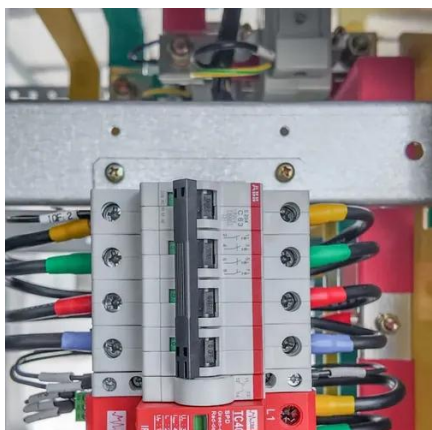

- Charge 0-100% in only 60 mins
- Safe and reliable for 10 years of use
- Charge without limits
- Run up to 99% of your consumer electronics
- Grab-and-go-power
- Essential home backup with a 30ms switch-over mode
- Power at. Our power station is designed to efficiently store and provide reliable power using lithium iron phosphate batteries, known for their long cycle life and high thermal stability, The Lithium Iron Phosphate Power Station is an ideal energy storage solution for a wide range of applications, including. The new standard of battery-powered generators Charge from 0%-80% within 1 hour Fast charge via solar and car Power 11 devices simultaneously ECOFLOW Delta 2 Lithium Portable Power Station - SA Socket EcoFlow DELTA 2 isn't just a battery. 1)The cabinet is made of high quality galvanized steel; 2)Surface treatment: degreasing, derusting, anti-rust phosphate (or galvanizing). Lithium Batteries South Africa is here to supply you with only the best LiFePO4 batteries. Because of this, we work daily to develop and produce high-quality batteries you can rely on.

[ECOFLOW Delta 2 Lithium \(LiFePo\) Portable Power Station](#)

ECOFLOW Delta 2 Lithium Portable Power Station - SA Socket EcoFlow DELTA 2 isn't just a battery. It gives your home power security & provides you with stored energy to take anywhere to power pretty ...

EcoFlow RIVER 2 Portable Power Station

With upgraded long-lasting LFP battery chemistry at its core, ...

VT48100E-A2

FTTX equipment, distributed power supply, standby. Key Features High quality LFP cells High rate charge/discharge current @100A Long design life up to 15+ years@ 25° High Efficiency between ...