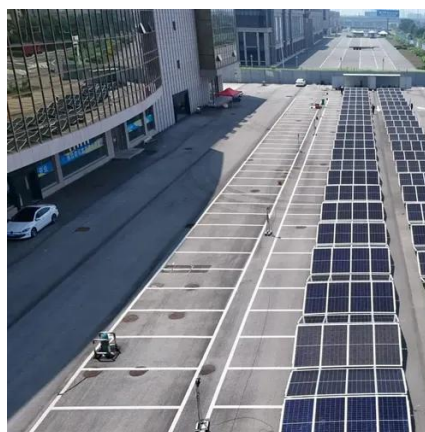

ENERGY STORAGE CABINET OUTDOOR 20KW 50KWH , ICEENG ...

Cabinet Solutions & Industry Insights Long-life type power distribution and energy storage cabinet for Tuvalu stadiums The islands of Tuvalu are narrow atolls composed of coral, so a football field could ...