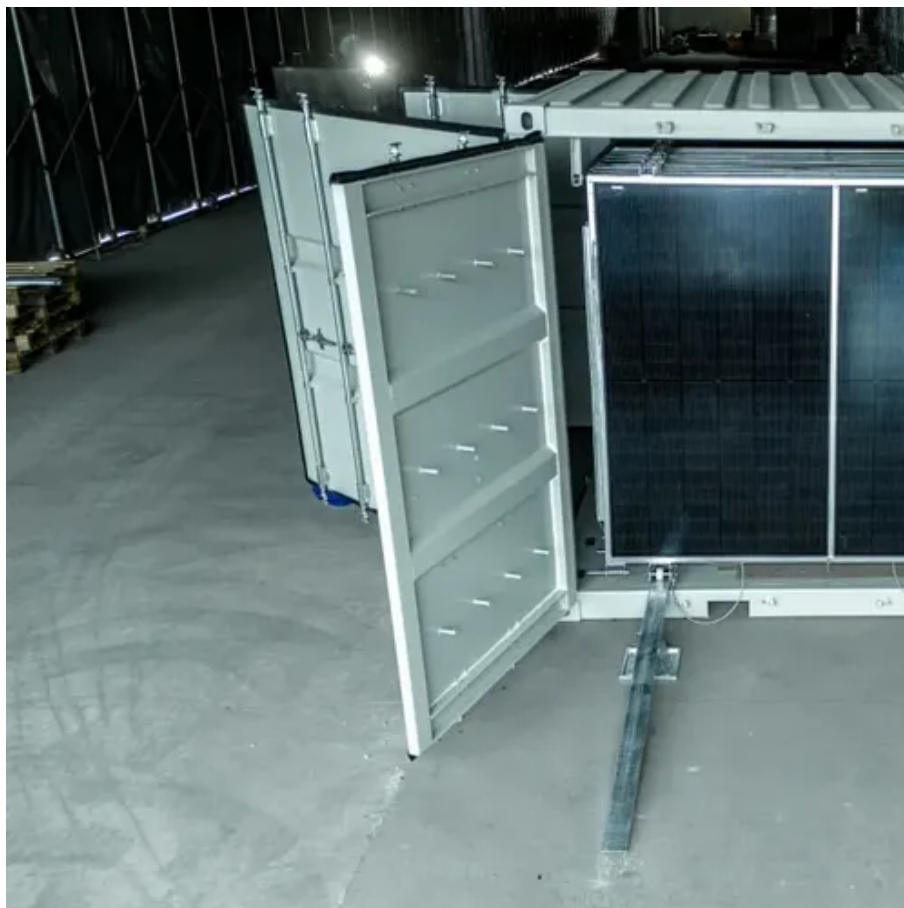

Hotel Outdoor Communication Cabinet 30kWh