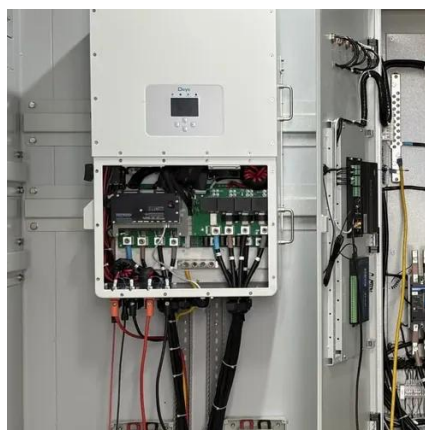

[IP54 Lithium Ion Grid ESS Cabinet 15-50kWh 30kW Hybrid Inverter ...](#)

IP54 Lithium Ion Grid ESS Cabinet 15-50kWh 30kW Hybrid Inverter Outdoor Electronic Equipment CAN/Rs485 Communication HJ HJ-ZB40