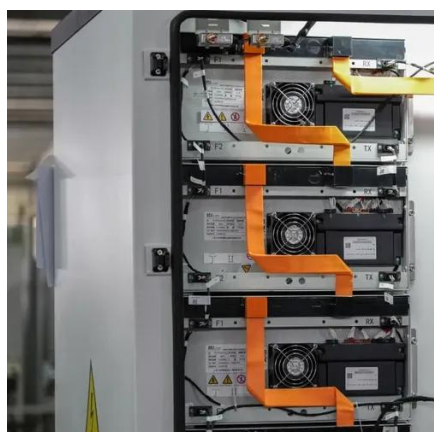

Guide (with ...

What's the average solar panel size and weight? Our 2025 guide gives residential & commercial examples and explains why a structural roof assessment is essential.