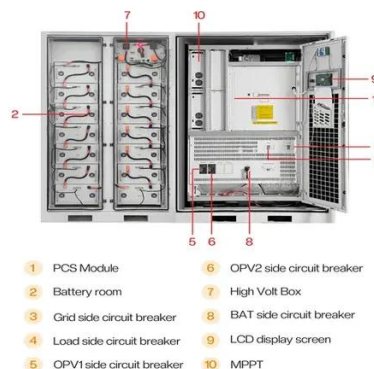

Watts Do You Need?

This guide will explain solar panel wattage clearly, with real-life examples and simple calculations anyone can follow. Whether you're a homeowner exploring solar energy or a weekend ...