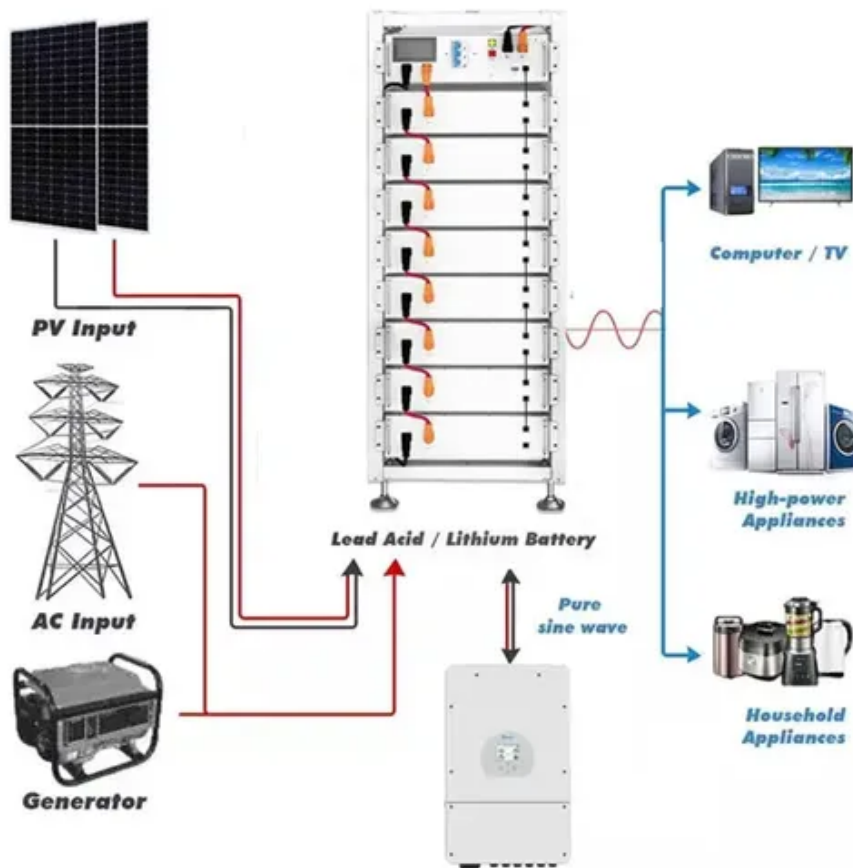

## Overview

---

A 580W solar panel is a robust choice for both residential and commercial solar installations. These panels are designed to generate a significant amount of energy, with each panel capable of producing up to 580 watts of electricity under optimal sunlight conditions. Example: 5kW solar system is comprised of 50 100-watt solar panels. It starts off with the following equation: Where: electricity consumption (kWh/yr) – Total average amount of electricity you use annually. Found on your utility bill, and solar hours per day – Average hours of direct. Introducing our latest 580W solar panel, a powerhouse of energy generation with superior output capabilities. Engineered for optimal performance, it excels in power generation under shadows, offers robust anti-hot spot ability, and boasts a strong mechanical load capacity for durability in. For example, a 6. Solar Panel Wattage Divide the average daily wattage usage by the average sunlight hours to measure solar panel wattage.