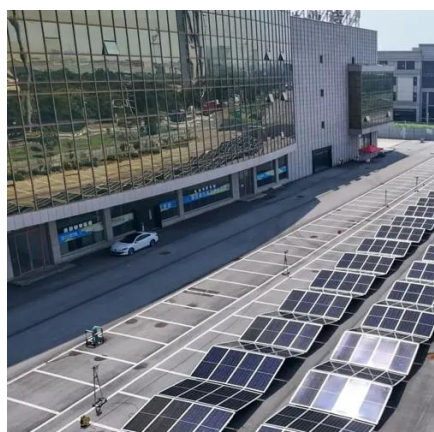

much determiner

Definition of much determiner in Oxford Advanced Learner's Dictionary. Meaning, pronunciation, picture, example sentences, grammar, usage notes, synonyms and more.