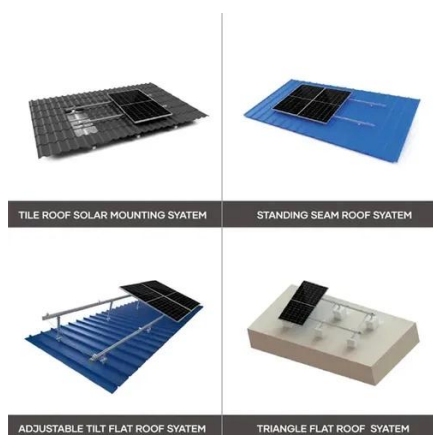

[10kW Inverters: Complete Guide To Choosing & Installing (2025)](#)

Most residential 10kW inverters provide 120V/240V split-phase output, delivering both standard household voltage (120V) and high-voltage power (240V) for large appliances. Commercial ...