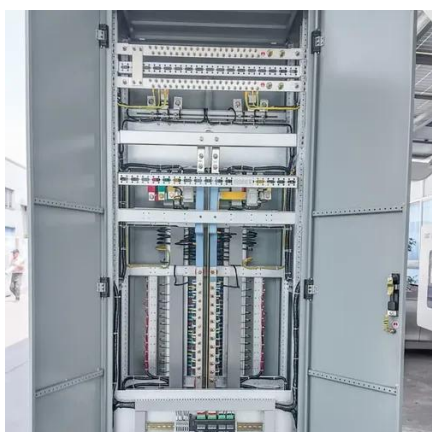

INSTALLATION METHOD

We are committed to excellence in solar power plants and energy storage solutions. With complete control over our manufacturing process, we ensure the highest quality standards in every solar ...