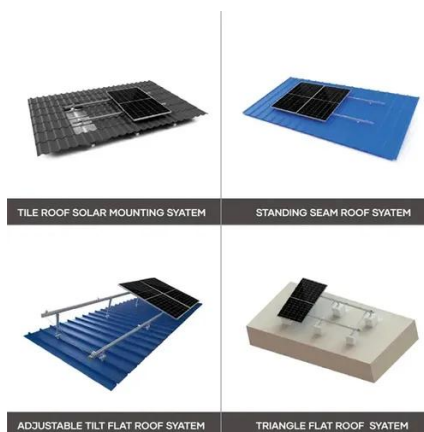

huawei base station: Top 5G & 4G Solutions

Find reliable huawei base station solutions with 5G NR support, Massive MIMO, and custom options. Verify supplier credentials and pricing tiers. Click to explore verified suppliers and ...