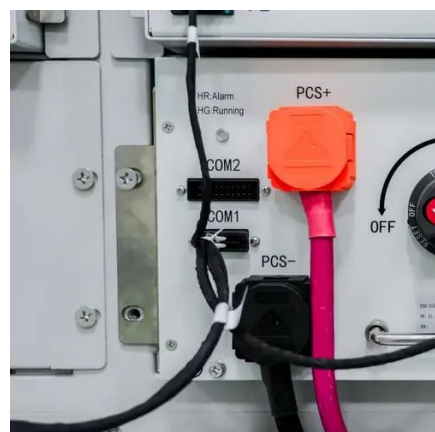

## Huijue Battery Communication Base Station Wind Power Installation

### [Integrated Solar-Wind Power Container for Communications](#)

Perfect for communication base stations, smart cities, transportation, power systems, and edge sites, it also empowers medium to high-power sites off-grid with an energy-efficient, hybrid renewable solution.

## Pole-type base station energy