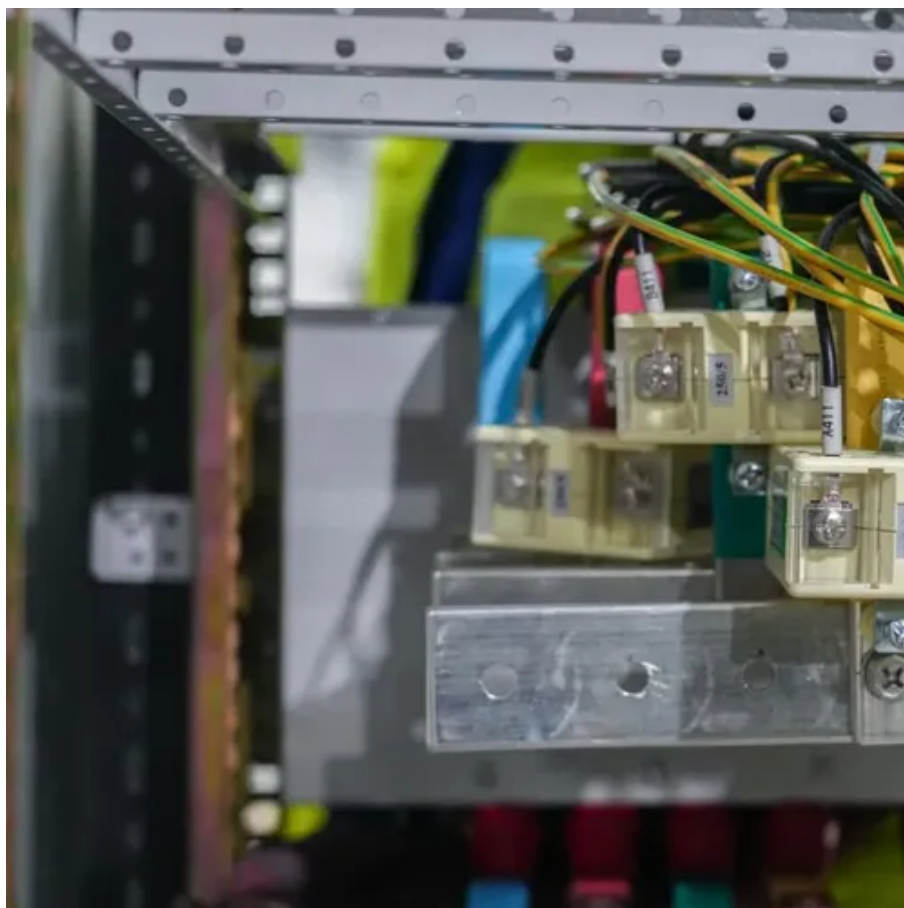

Hungary s outdoor telecom cabinet with bidirectional charging

Hungary s outdoor telecom cabinet with bidirectional charging

[Outdoor cabinet , Leading Network Server Cabinet, Integrated Outdoor](#)

As a leading Outdoor Cabinet manufacturer and supplier, Huijue has been providing customers with the best and most suitable products and solutions. Our headquartered in Shanghai, it currently has 6 ...

[Outdoor Enclosures , NEMA-Rated Telecom Cabinets , IP55, IP65](#)

Perfect for industrial equipment, electrical cabinets, and outdoor installations, our enclosures offer customizable solutions for renewable energy, telecommunications, and more.

[Weatherproof Outdoor Electrical Enclosures , Durable Outdoor Telecom](#)

An outdoor telecom enclosure is a specialized cabinet designed to house and protect telecommunications equipment in outdoor environments. These enclosures ensure that critical ...

Outdoor Integrated Telecom Cabinet , Integrated

This cabinet integrates power distribution, environmental control, and equipment storage within a single outdoor unit, suitable for mountaintops, rooftops, remote sites, and other harsh environments.