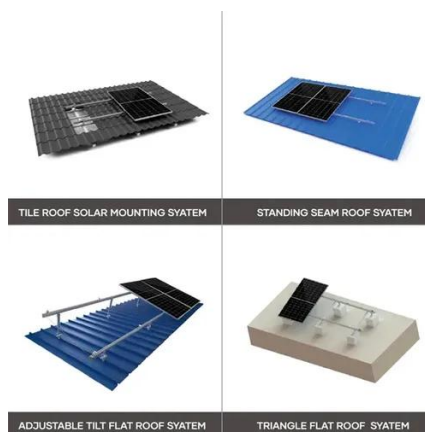

Hospitality Technology Solutions , HPE ASIA_PAC

From AI supercomputing to secure networking and hybrid cloud infrastructure, our enterprise-grade product portfolio powers some of the most ambitious organizations on the planet, in industries ...