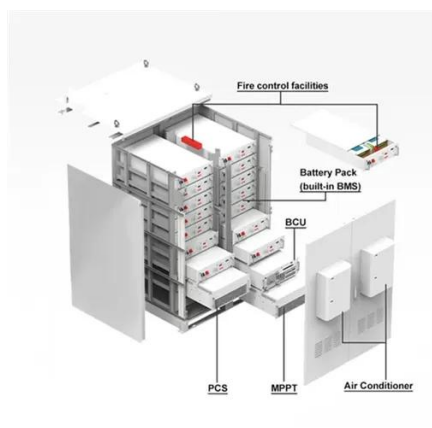

Press Release: Press Information Bureau

From the expansion of 5G services to the launch of new policies aimed at enhancing telecom infrastructure and user experience, DoT's efforts have been instrumental in boosting ...