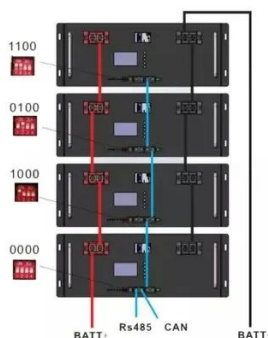

FlexTower Enclosure , All-in-One Energy System

Built on the foundation of the DuraRack battery cabinet, the FlexTower combines ...

[Indoor installation of integrated energy](#)

[storage cabinet](#)

The world's first energy storage cabinet, EnergyArk, combines low-carbon construction materials and new energy sources, with a strength surpassing Taipei 101 and fire-resistant and heat-insulating ...