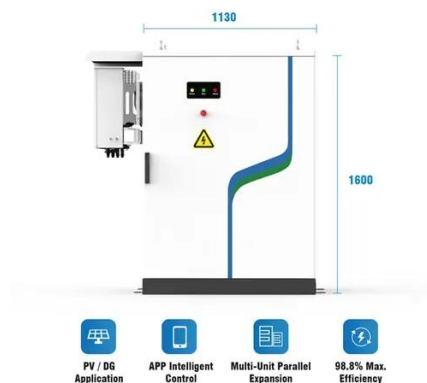

500kW Energy Storage Cabinet-60kWH~500kWH Customized ...

Industrial Peak Shaving: Cut demand charges by 30%+ with automated load shifting. Microgrids: Enable off-grid operations for remote sites using solar/wind + storage.