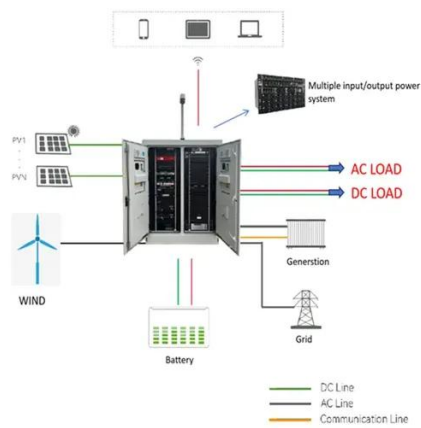

outdoor energy storage ...

Outdoor energy storage cabinet, with standard configuration of 30 kW/90 kWh, is composed of battery cabinet and electrical cabinet can apply to demand regulation and peak shifting and C& I energy ...