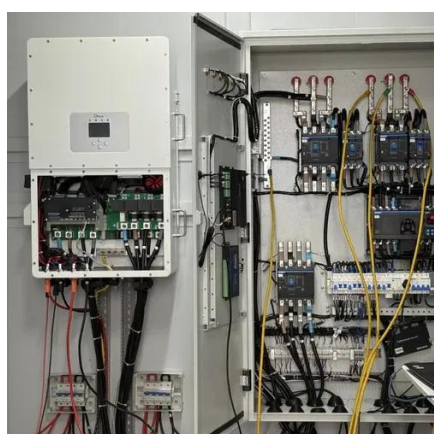

Why a Strong Battery Storage Cabinet Matters

A strong cabinet prevents physical damage to batteries, which is crucial for longevity. Additionally, the isolation provided by these cabinets minimizes the risk of short circuits, thus safeguarding battery systems.

Energy Cabinets: A Smart Solution for Modern Homes

Some ask whether an energy cabinet can completely substitute for grid supply. The answer: frequently yes, for many individuals--especially for load-leveling critical loads.

[Why Durable Battery Cabinets Are Key to Reliable Backup Power](#)

Strong battery cabinets keep batteries safe from damage and bad weather, ensuring they work properly during emergencies. In the past five years, battery systems have improved significantly.

[Top Energy Storage Battery Cabinets in](#)