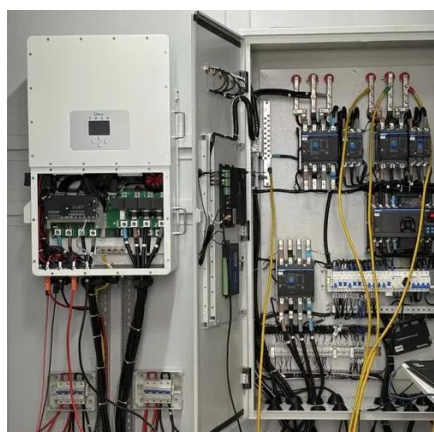

Why a Strong Battery Storage Cabinet Matters

A strong cabinet prevents physical damage to batteries, which is crucial for longevity. Additionally, the isolation provided by these cabinets minimizes the risk of short circuits, thus safeguarding battery systems.

Energy Cabinets: A Smart Solution for Modern Homes

Some ask whether an energy cabinet can completely substitute for grid supply. The answer: frequently yes, for many individuals--especially for load-leveling critical loads.

[Why Durable Battery Cabinets Are Key to Reliable Backup Power](#)

Strong battery cabinets keep batteries safe from damage and bad weather, ensuring they work properly during emergencies. In the past five years, battery systems have improved significantly.

[Top Energy Storage Battery Cabinets in](#)