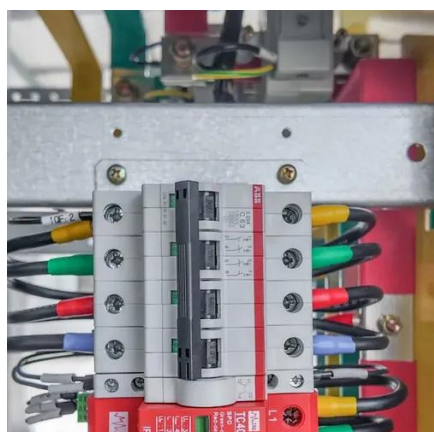

[solar container is turned off](#)

Yes, solar batteries can be installed outdoors, but it's essential to carefully consider the location, weatherproofing, and maintenance needs to ensure long-term performance.