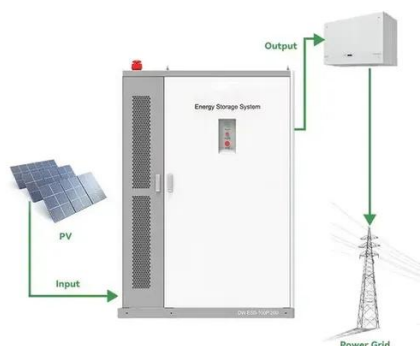

JA Solar 575w photovoltaic panel