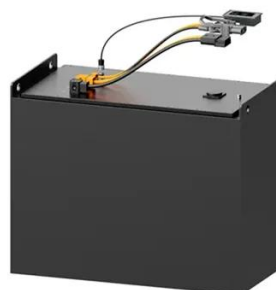

Panel ...

The JA Solar N-type 575W Bifacial Solar Panel JAM72D40 ...