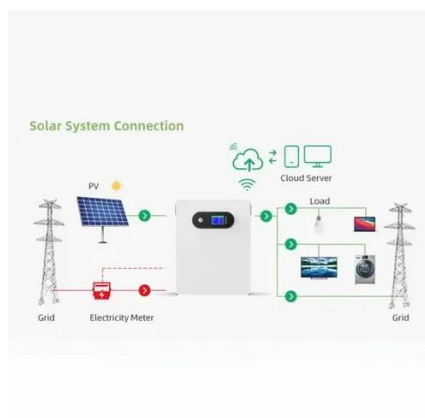

KOTEN ENTERPRISES COMPANY, INCORPORATED

It is built with 100% pure cold-rolled copper busbars to ensure better continuity and safety in continuous connections. It is available in 4 to 24 branches for both surface and flush mounting.

Koten Enterprises Co., Inc

KSB-S (KSB) Safety Breaker