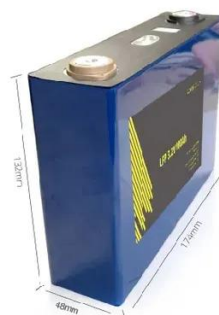

Base Station Energy Cabinet

The Base Station Energy Cabinet is a fully enclosed, weather-resistant telecom energy cabinet designed to provide reliable power distribution and battery backup for outdoor communication networks.

Kuwait city base station energy storage