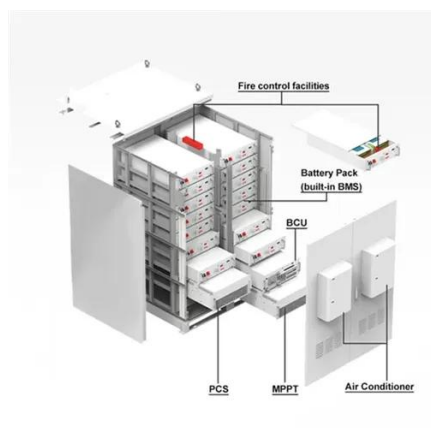

### Outdoor Communication Energy Cabinet With Wind Turbine

Suitable for off-grid locations and regions with high electricity costs where station construction is needed. Can be used in both grid-connected and off-grid scenarios, particularly in areas where grid electricity ...

### Outdoor Communication Energy Cabinet With Wind Turbine

The system integrates a 4.4kW solar panel array and a wind power generation system with a capacity of 600W to 2000W. Managed by AI, the system ensures low-carbon, energy-efficient, and stable ...

### **Base Station Energy Cabinet**

The Base Station Energy Cabinet is a fully enclosed, weather-resistant telecom energy cabinet designed to provide reliable power distribution and battery backup for outdoor communication networks.

## cabinet wind-resistant type

The Base Station Energy Cabinet is a fully enclosed, weather-resistant telecom energy cabinet designed to provide reliable power distribution and battery backup for outdoor communication