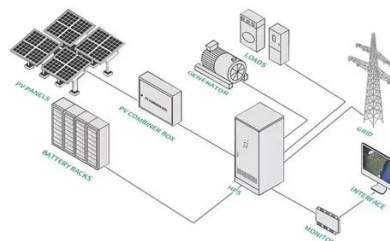

OUTDOOR EQUIPMENT CABINET WITH COOLING

The cabinet is an ideal solution for physical connections of outdoor telecommunication equipment, transmission equipment, power equipment, monitoring equipment, lithium batteries and other ...