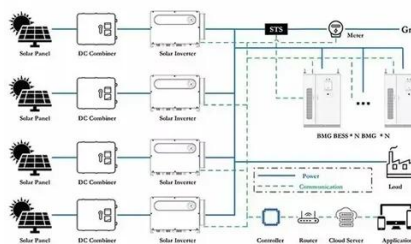

[Outdoor Telecom Cabinets , Outdoor Telecommunication Enclosure](#)

Outdoor telecom cabinet provides an outdoor environment and security for wireless comms or wired network sites. It is made of metal or non-metal materials. It is suitable for roadside, park, roof, ...

[Off Grid Ess100Kw 200Kw 400Kw Lithium Ion Batteries Outdoor ...](#)

Off Grid Ess100Kw 200Kw 400Kw Lithium Ion Batteries Outdoor Cabinet Telecom 200Kw Hybrid Energy Storage System, You can get more details about Off Grid Ess100Kw 200Kw 400Kw Lithium Ion ...