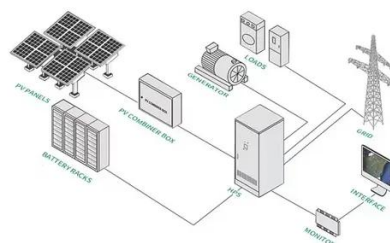

OUTDOOR EQUIPMENT CABINET WITH COOLING

The cabinet is an ideal solution for physical connections of outdoor telecommunication equipment, transmission equipment, power equipment, monitoring equipment, lithium batteries and other ...