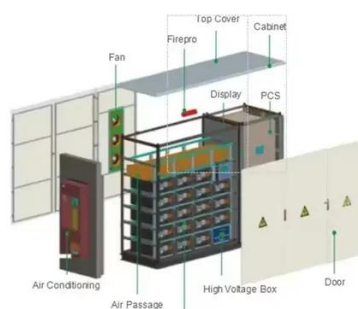

Cabinet

Our innovative modular design caters to diverse application needs, offering eco-friendly, high-yield solutions. Our mission: to green every watt of electricity generation and maximize every watt's value, fostering a ...