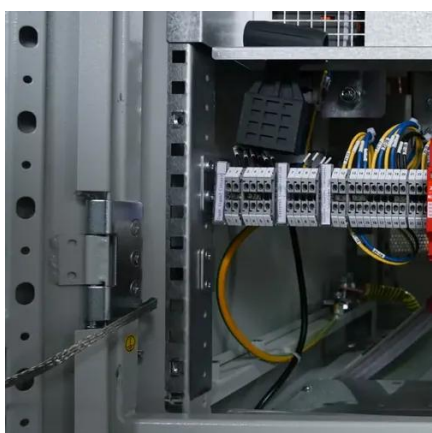

[Custom Battery Swap Station & Swappable Battery Solutions](#)

TYCORUN is the leading battery swap solution company, providing custom battery swap stations, swappable battery packs, and electric motorcycles.

[The most complete FAQ guide about](#)