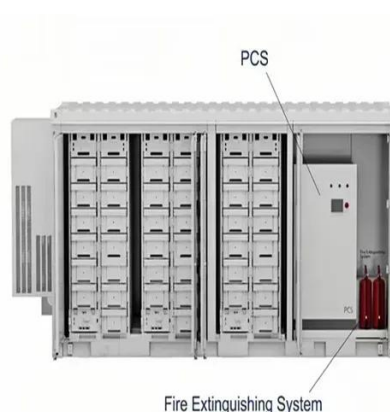

[Tycorun Battery Station Smart Swapping Intelligent External Battery](#)

Tycorun Battery Station Smart Swapping Intelligent External Battery Charging Cabinet, Find Details and Price about Lithium Battery Swap Station Battery Swap Charging Station from ...

[60v 30ah lithium battery swappable for battery replacement cabinet](#)

Features of TYCORUN 60v 30ah lithium battery swappable for battery replacement cabinet The battery pack uses Samsung-29E battery cell. The battery module contains a 2G module ...