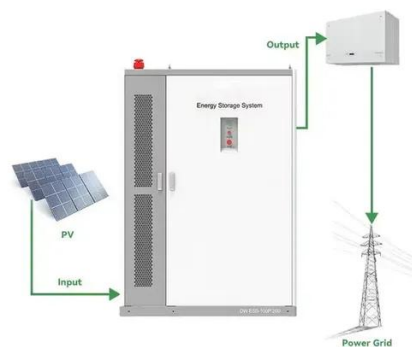

Battery swap cabinet

Intelligent battery swap cabinet: Automated battery swapping in 5 seconds, IP55, multiple safety features, one-stop solution.

Haitai Battery Swap-Cabinet

The 8-slot cabinet can serve up to 20 users per day, typically placed at large electric motorcycle retail stores or small mall entrances. It is flexible, with options for external or internal ...