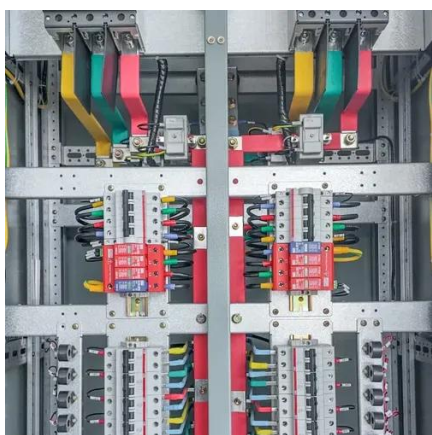

## Battery swap cabinet

Intelligent battery swap cabinet: Automated battery swapping in 5 seconds, IP55, multiple safety features, one-stop solution.