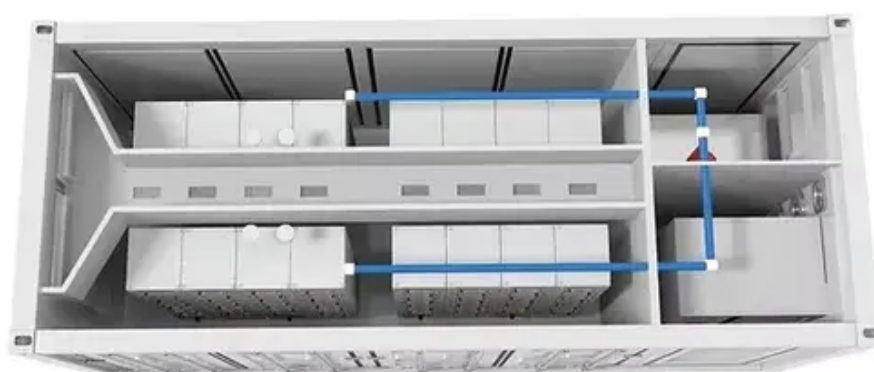

Manama telecom battery cabinet

Manama telecom battery cabinet

MANAMA CONTAINER ENERGY STORAGE CABINET

Ideal for retail stores, restaurants, small factories, telecom base stations, and temporary event sites, these cabinets combine rugged protection (IP54), integrated inverters, and scalable rack-mounted ...

MANAMA LITHIUM BATTERY ENERGY STORAGE PROJECT

Ideal for retail stores, restaurants, small factories, telecom base stations, and temporary event sites, these cabinets combine rugged protection (IP54), integrated inverters, and scalable rack-mounted ...

[Battery Cabinet, Battery Storage Cabinet, Battery Bank Rack](#)

EverExceed VRLA battery cabinets are very durable, and easy to install. Engineered for use with most type of battery terminal models, these cabinets can fit a wide variety of applications.

Manama Battery Cabinet

Power's BC25 Battery Cabinet is a top terminal battery cabinet that typically supports system sizes from 10kVA - 50kVA. The BC25 is primarily used to support individual computers, networks, small ...