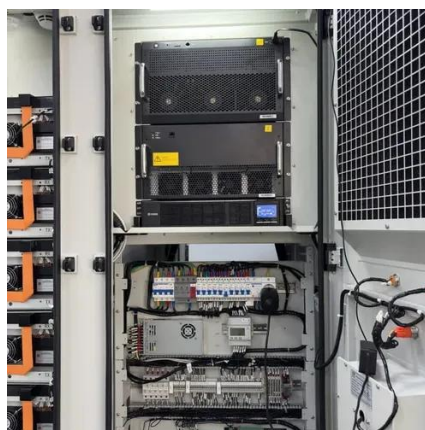

Mobisun PowerHive 60

The Mobisun PowerHive 60 offers a unique combination of large central storage capacity and individually available power units. With a 30 kWh LiFePO4 battery in the hub and 60 removable ...