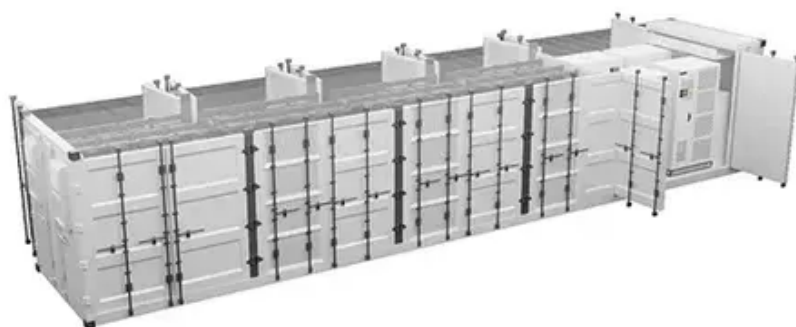

Modular battery cabinet for 1000V substations in the Middle East

Modular battery cabinet for 1000V substations in the Middle East

Substation Power Systems and Switchgear

We can help configure the entire substation battery systems including batteries of various chemistries, indoor racks, indoor or outdoor enclosures, battery chargers, spill containment and battery monitoring.

[DOHO Electric E-House Solution -- Rapid Deployment Intelligent ...](#)

An E-House is a modular equipment cabin designed, assembled, wired, and commissioned in the factory. It can integrate high-voltage switchgear, low-voltage distribution ...

GVSCBC10A2

GVSCBC10A2 - Classic Battery Cabinet, IEC, 1000mm wide, Config A2, Galaxy VS/VL and Easy UPS 3-Phase Modular.

Hoenergy Power

Explore high voltage battery packs, wall mounted lithium batteries, and ESS cabinets from Hoenergy -- your 2025 Global Tier 1 Energy Storage Provider.

E-house

What is E-House? An E-House (Electrical House) is a prefabricated or modular substation structure specifically designed to house electrical equipment and systems.

Modular Substations

ABB offers a complete single source, providing a simple uncomplicated substation installation via this modular concept incorporating the comprehensive range of ABB primary and secondary distribution ...