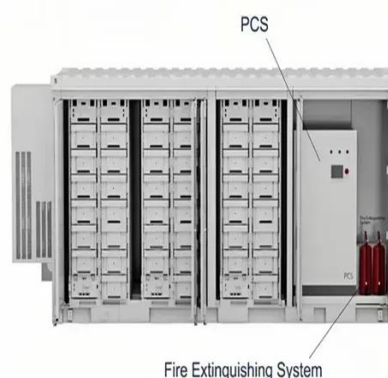

NAHUI Manuals & User Guides

Comprehensive installation manual for Nahui Solar PV Modules, covering safety guidelines, mechanical and electrical installation procedures, grounding, operation, maintenance, ...

Windows 10 liga sozinho