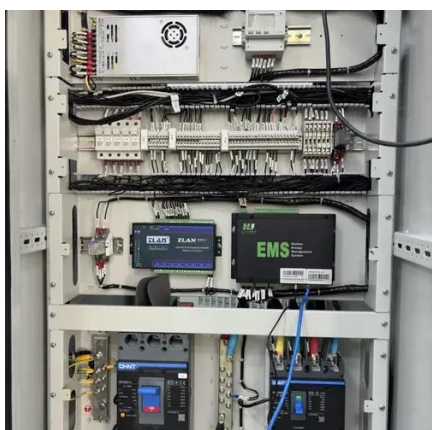

BESS (Battery Energy Storage)