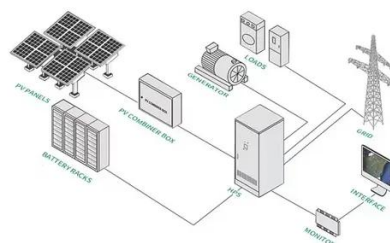

New energy battery cabinet tooling design

These cabinets offer a compact, safe, and effective way to store lithium-ion batteries for various applications, from residential use to large-scale commercial systems. In this article, we'll explore ...