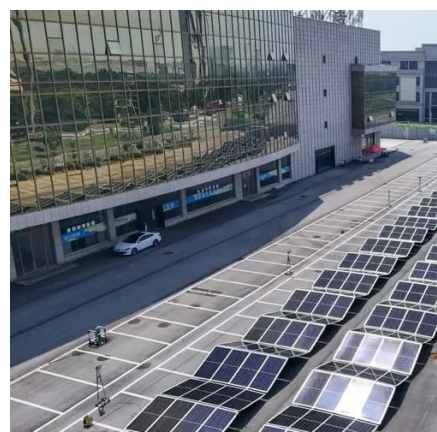

Samlex Base Station Radio Cabinets

Featuring housing for Motorola, Kenwood, Vertex, ICOM, Harris, and others, these cabinets are sized to accept your choice of radio and Samlex America power supply. With easy radio and power supply ...