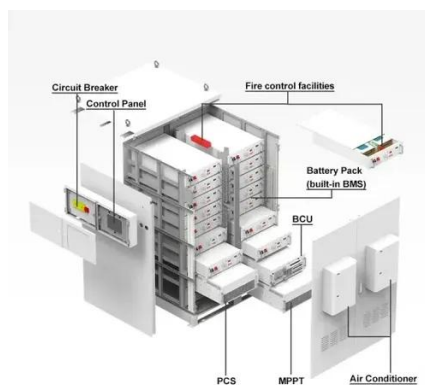

North American base station user cabinet 1000V

North American base station user cabinet 1000V

Base Station Radio Cabinets

Create a functional desktop base station for your mobile radio and Samlex power supply. Combination cabinets are custom fit to your land mobile radio. [Learn more.](#)

Samlex Base Station Radio Cabinets

Featuring housing for Motorola, Kenwood, Vertex, ICOM, Harris, and others, these cabinets are sized to accept your choice of radio and Samlex America power supply. With easy radio and power supply ...

12090-K Samlex Base Station Radio Cabinet

Designed to accommodate brands like Motorola, Kenwood, Vertex, ICOM, Harris, and more, these cabinets are versatile enough to fit your preferred radio and ...

Base Station Radio Cabinets

Radio Cabinets are designed for use with specific radio models. Click in Samlex Specification sheet in the downloads below for complete reference of models and compatible cabinets available.

Base Station Radio Cabinets , Samlex