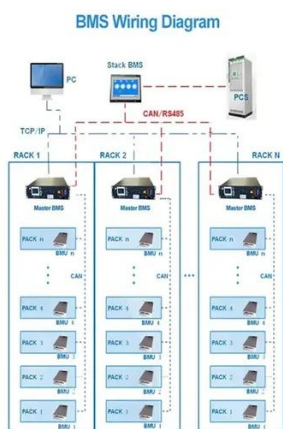

US uncovers hidden radios in Chinese