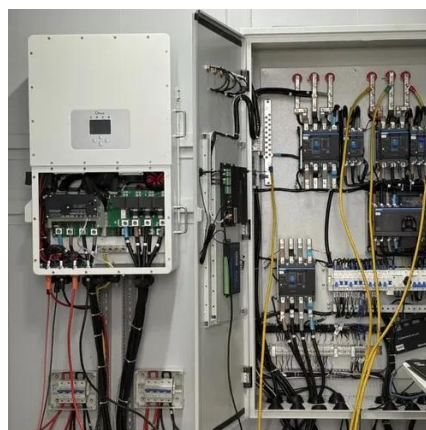

Photovoltaic Micro-station Energy Cabinet

Integrates photovoltaic and wind energy to reduce carbon emissions and lower energy operating costs. Wall-mounted and pole-mounted installation is facilitated by compact design, making it simple to ...

Outdoor communication base station