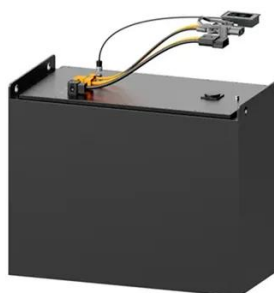

Outdoor integrated base station photovoltaic power generation

Outdoor integrated base station photovoltaic power generation

[Outdoor Photovoltaic Energy Cabinet, Base Station Energy Storage](#)

An Outdoor Photovoltaic Energy Cabinet is a fully integrated, weatherproof power solution combining solar generation, lithium battery storage, inverter, and EMS in a single cabinet. It delivers clean, ...

[5G Base Station Solar Photovoltaic Energy Storage Integration Solution](#)

Installation of 5G base station photovoltaic energy storage on rooftops. The 5G base station solar PV energy storage integration solution combines solar PV power generation with energy ...

Soetek's Highly Integrated Telecom Power System Solves Outdoor Base

Soetek's 5G base station power system, with its highly integrated design, injects stable and robust vitality into 5G base stations worldwide, supporting the creation of a truly ubiquitous and ...

Outdoor communication base station

photovoltaic power ...

Discover the Pole-Type Base Station Cabinet with integrated solar, wind energy, and lithium batteries. Designed for seamless installation and remote monitoring, this energy-efficient