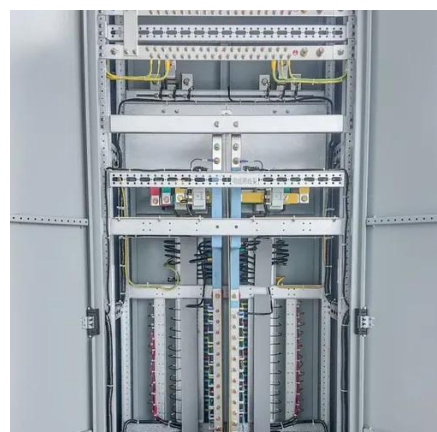

Outdoor integrated base station photovoltaic power generation

Outdoor integrated base station photovoltaic power generation

[Outdoor Photovoltaic Energy Cabinet, Base Station Energy Storage](#)

An Outdoor Photovoltaic Energy Cabinet is a fully integrated, weatherproof power solution combining solar generation, lithium battery storage, inverter, and EMS in a single cabinet. It delivers clean, ...

[5G Base Station Solar Photovoltaic Energy Storage Integration Solution](#)

Installation of 5G base station photovoltaic energy storage on rooftops. The 5G base station solar PV energy storage integration solution combines solar PV power generation with energy ...

Outdoor communication base station

photovoltaic power ...

Discover the Pole-Type Base Station Cabinet with integrated solar, wind energy, and lithium batteries. Designed for seamless installation and remote monitoring, this energy-efficient

Telecom Base Station PV Power Generation System Solution

The communication base station installs solar panels outdoors, and adds MPPT solar controllers and other equipment in the computer room. The power generated by solar energy is used by the DC load ...