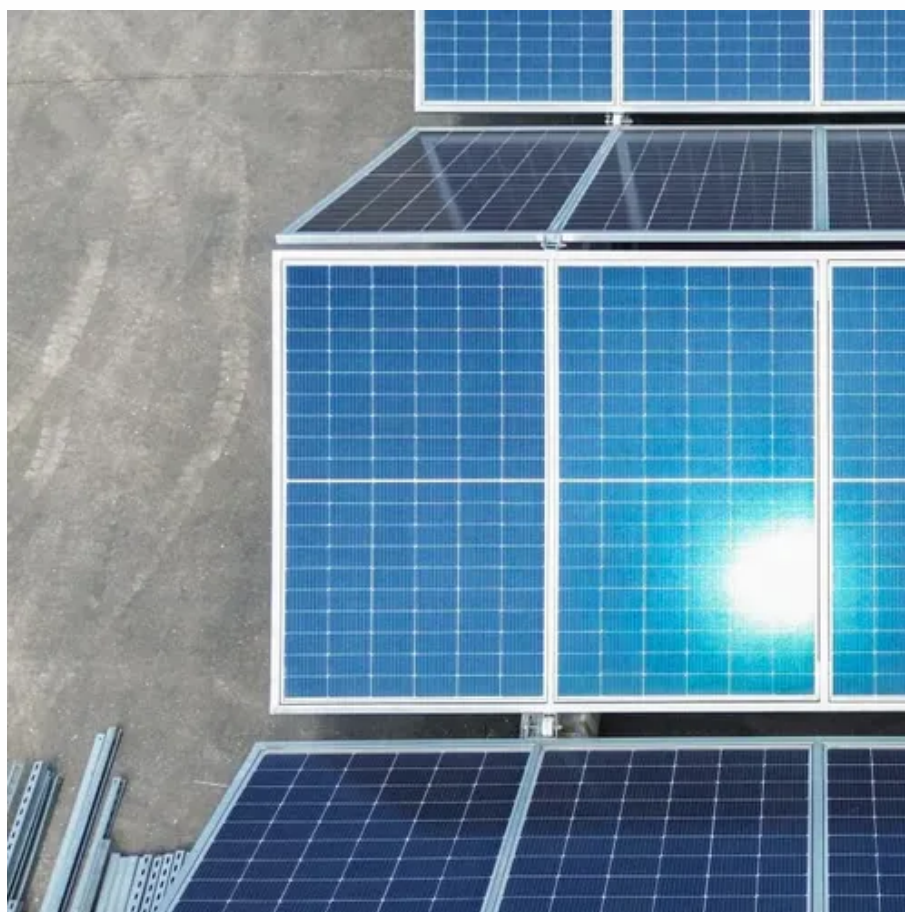

Outdoor solar container communication station wind power

Outdoor solar container communication station wind power

[Solar container communication station wind and solar ...](#)

Create modern, eco-friendly spaces with Corner Cast's shipping container solutions. Our bespoke designs offer innovative, affordable, and sustainable wind and solar energy spaces tailored to

[About wind power construction of solar container communication ...](#)

This large-capacity, modular outdoor base station seamlessly integrates photovoltaic, wind power, and energy storage to provide a stable DC48V power supply and optical distribution.

Technology of wind power in solar container communication stations

A globally interconnected solar-wind power system can meet future electricity demand while lowering costs, enhancing resilience, and supporting a stable, sustainable

Solar container communication station wind power node

Integrated Solar-Wind Power Container for Communications This large-capacity, modular outdoor base station seamlessly integrates photovoltaic, wind power, and energy