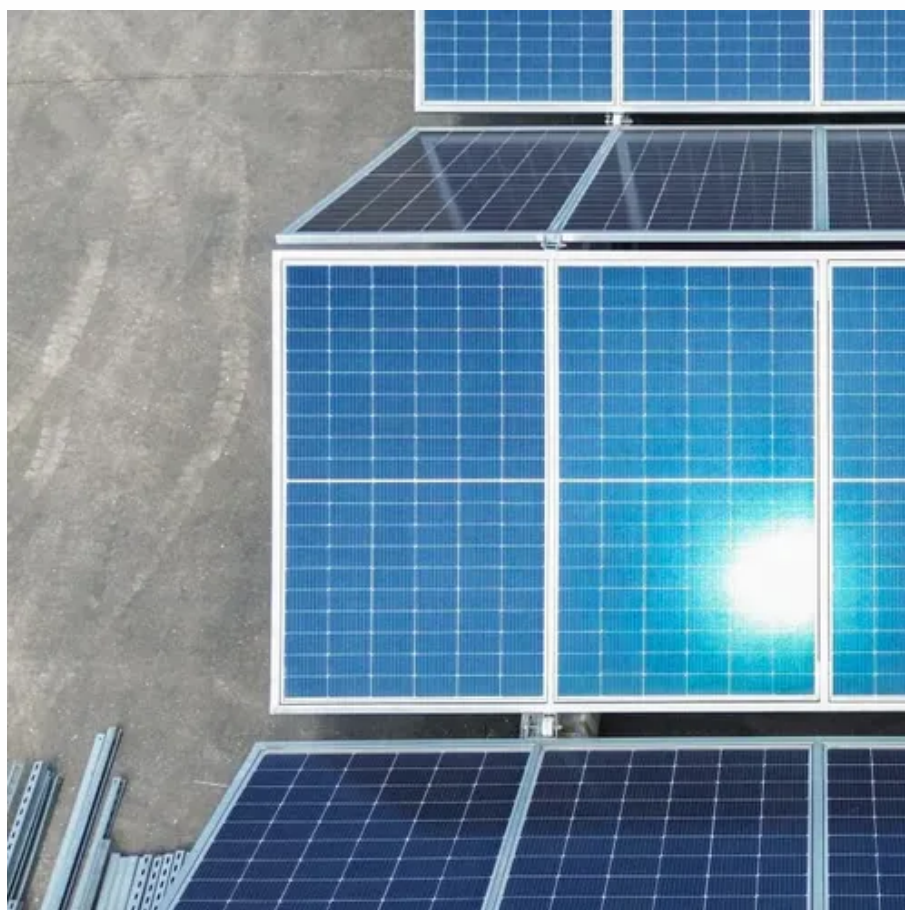

Outdoor solar container communication station wind power