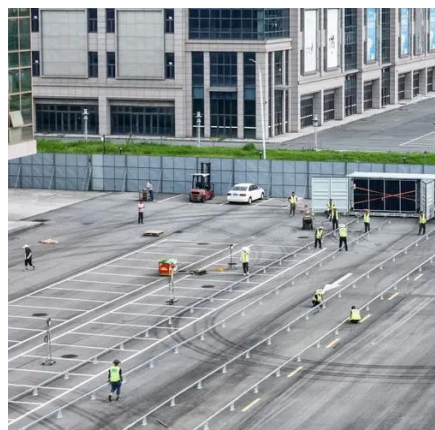

## Outdoor solar container communication station wind power

### [About wind power construction of solar container communication ...](#)

This large-capacity, modular outdoor base station seamlessly integrates photovoltaic, wind power, and energy storage to provide a stable DC48V power supply and optical distribution.

## [Solar container communication station wind power node](#)

Integrated Solar-Wind Power Container for Communications This large-capacity, modular outdoor base station seamlessly integrates photovoltaic, wind power, and energy