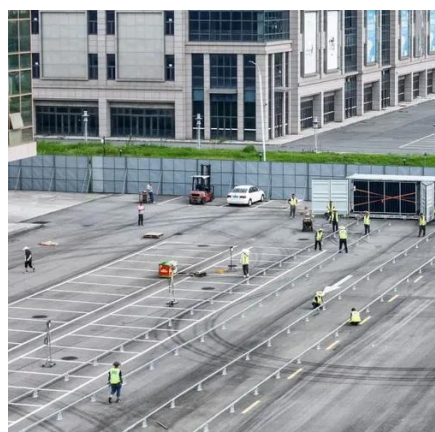

Outdoor solar container communication station wind power

Outdoor solar container communication station wind power

[Solar container communication station wind and solar ...](#)

Create modern, eco-friendly spaces with Corner Cast's shipping container solutions. Our bespoke designs offer innovative, affordable, and sustainable wind and solar energy spaces tailored to

[About wind power construction of solar container communication ...](#)

This large-capacity, modular outdoor base station seamlessly integrates photovoltaic, wind power, and energy storage to provide a stable DC48V power supply and optical distribution.

Solar container communication station wind power node

Integrated Solar-Wind Power Container for Communications This large-capacity, modular outdoor base station seamlessly integrates photovoltaic, wind power, and energy