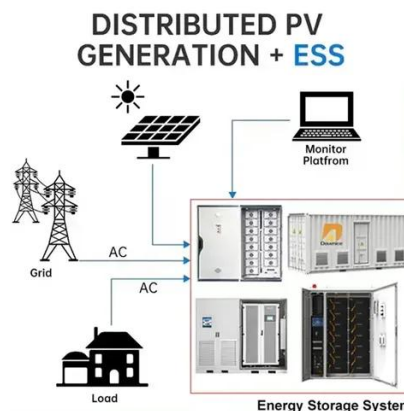

[Mission Solar 310 Watt 60 Cell All Black Mono Solar ...](#)

What to Expect - Solar Panels Get to know the top-tier solar ...

[Mission Solar 310 Watt 60 Cell All Black Mono Solar Panel , MSE60A310](#)

What to Expect - Solar Panels Get to know the top-tier solar panels included in your kit. These solar panels are designed to deliver consistent & reliable performance.

60 kW Solar Kits

SunWatts has a big selection of affordable 60 kW PV systems for sale. These 60 kW size grid-connected solar kits include solar panels, DC-to-AC inverter, rack mounting system, hardware, ...