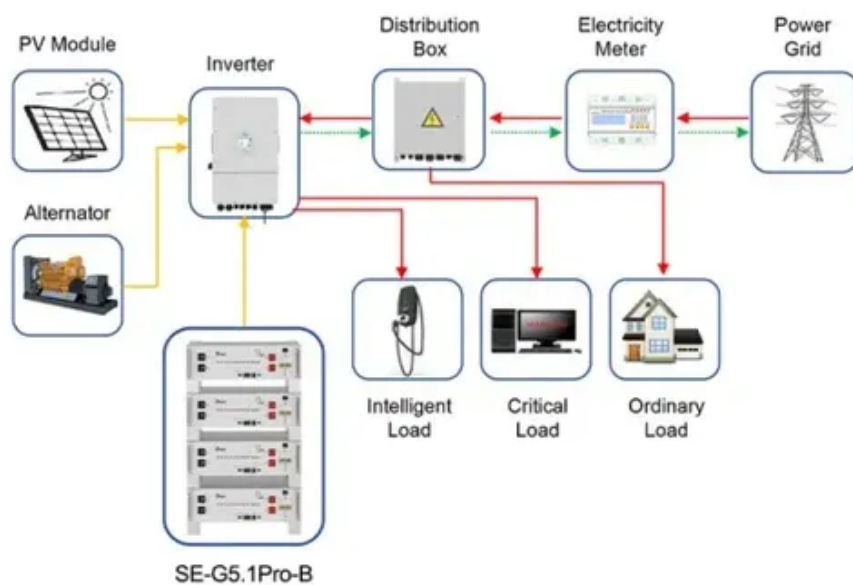

Photovoltaic ceiling

Application scenarios of energy storage battery products

Photovoltaic ceiling

Building Integrated Photovoltaics (BIPV) , WBDG

Roof elements include: photovoltaic shingles, rolled thin-film surfaces, and PV glass skylights that have PV cells or transparent PV surfaces incorporated into them.

How to install solar ceiling , NenPower

These innovative structures incorporate photovoltaic panels directly into the ceiling design, allowing for the generation of solar energy while maintaining aesthetic beauty. The primary purpose ...

Solar Roof Design and Construction Guide

Solar Roof is a building-integrated photovoltaic (BIPV) system that incorporates photovoltaic (PV) tiles as roof coverings to generate on-site electricity for the building. Solar Roof utilizes visually ...