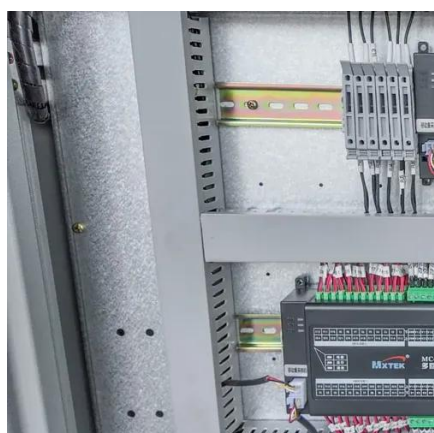

[Disassembly and assembly diagram of](#)