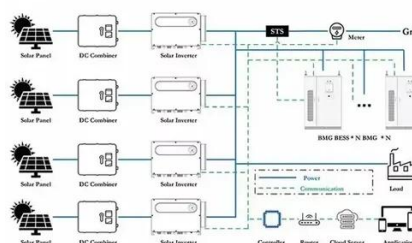

Photovoltaic Energy Storage Power System for Telecom Cabinets

A photovoltaic energy storage power system for telecom cabinets offers a scalable and efficient solution to meet these demands. By leveraging solar energy, you can ensure uninterrupted ...