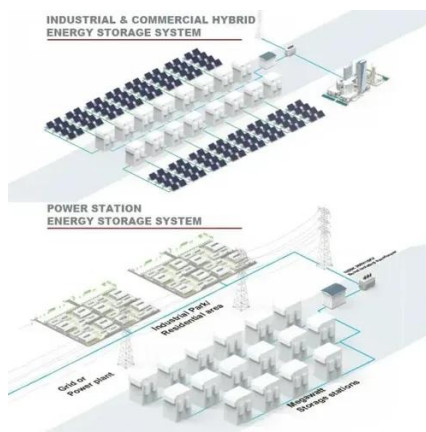

[Buying Guide: Performance](#)

European-style prefabricated substation buying guide with detailed performance features, price range, procurement process, and cost-effectiveness recommendations for power ...