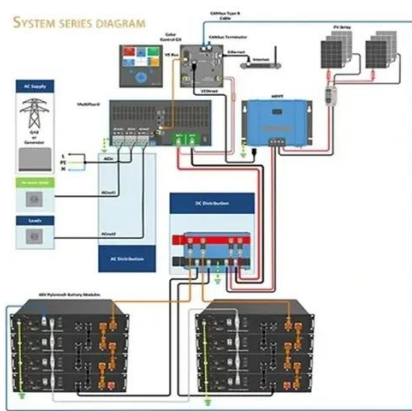

ROYU CIRCUIT BREAKER BOLTON (15A to 60A)

Power demanding applications! Royu circuit breaker has available 15, 40A or 60A with 240V. It also features secure bolt-on connection & screw terminals for safe installation