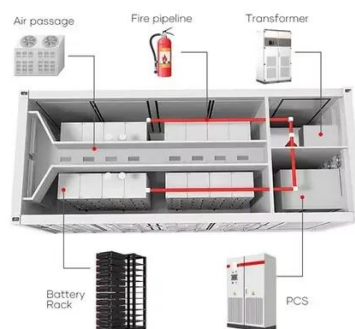

(15A to 60A)

Royu circuit breaker has available 15, 40A or 60A with 240V. It also features secure bolt-on connection & screw terminals for safe installation