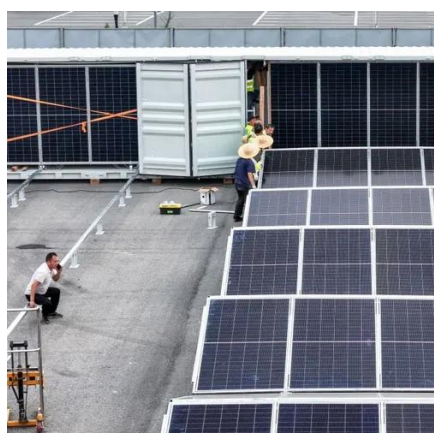

AZE BESS Cabinets