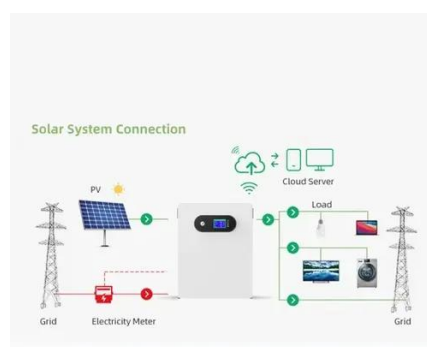

CATL 90KW/266KWH All-in-one Outdoor ...

90KW/266KWH All-in-one Fully integrated Outdoor Cabinet ...

S30 Outdoor Cabinet BESS 1

Cabinet BESS for Commercial & Industrial S30 Outdoor Cabinet BESS is for Commercial and Industrial consumers with all performance they are looking for while also being easy to use and ...

125kVA/215kWh BESS Air-Cooling Outdoor Energy S

The 125kVA/215kWh Air-Cooling Outdoor BESS Cabinet integrates a high-safety LiFePO4 battery system, 125kVA PCS, and intelligent BMS in a compact outdoor cabinet. With IP54 protection and air ...