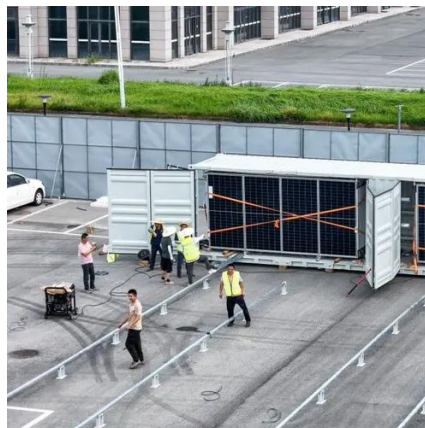

CABINET POLE

Base station operators deploy a large number of distributed photovoltaics to solve the problems of high energy consumption and high electricity costs of 5G base stations.