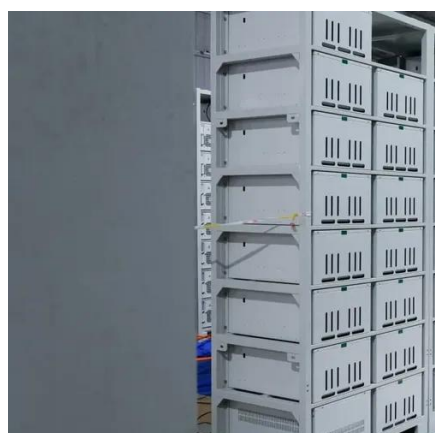

[An In-Depth Guide to Ip65 Inverter Battery Cabinet: Standards, ...](#)

Discover everything about IP65 inverter battery cabinets: standards, protection grades, performance specs, and common applications. Learn how these rugged enclosures ensure safety and reliability in ...

[Industrial ESS Cabinets: Large-Scale](#)