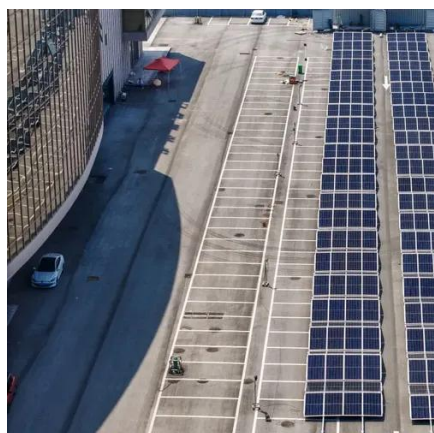

[Solar PV mounting systems for every roof!](#)