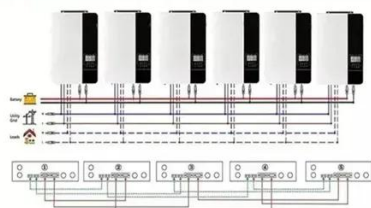

Deye inverters and Deye batteries are more compatible.

Parallel (Parallel operation up to 6 unit (only with battery connected))

AC input wires

AC output wires

Factory Manufacturer of Strut Channel, Solar Brackets, Conduit