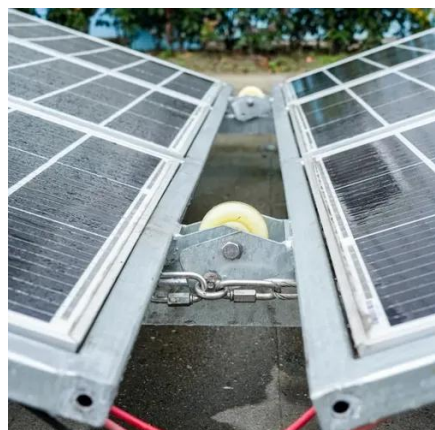

Shallow water photovoltaic bracket installation company

Shallow

Listen to Shallow by Lady Gaga & Bradley Cooper. See lyrics and music videos, find Lady Gaga & Bradley Cooper tour dates, buy concert tickets, and more!

Lady Gaga

"Shallow" is a song performed by American singer Lady Gaga and American actor and filmmaker Bradley Cooper. It was released through Interscope Records on September 27, 2018 as the lead ...

[Shallow , Song Meaning and Lyrics , Lady Gaga and Bradley Cooper](#)

Song meaning of Shallow by Lady Gaga and Bradley Cooper, and what it is about and who wrote it. The lead song off the 2018 musical drama film A Star Is Born's soundtrack. Gaga produced "Shallow" ...

Solar Mounting Solutions

From custom solar racking design and manufacturing to expert mechanical installation, we ensure your solar projects are built for success. Contact us today to learn more about our high-quality solar ...