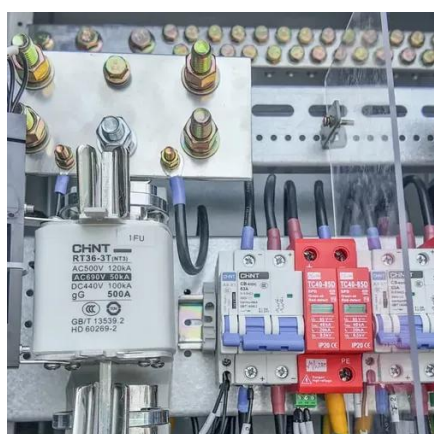

[Sierra Leone Emergency Communication Base Station Inverter ...](#)

About Photovoltaic power generation at Sierra Leone communication base stations video introduction Our solar industry solutions encompass a wide range of applications

Telecoms tower, base station & project management

Telecoms tower, base station & project management Telecom towers and base stations are critical for mobile connectivity and wireless communication. Our comprehensive management services ensure ...

[Sierra Leone Solar Project to Power 28 Underserved Regions](#)

Discover how Sierra Leone's RESPITE project, backed by the World Bank, is installing 28 solar power mini-grids to replace diesel generators and bring clean, reliable energy to thousands.

[Sierra Leone communication base station](#)