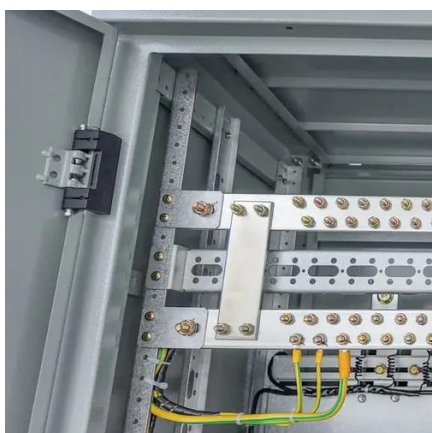

Singapore PV IP66 Battery Cabinet Automatic Type

[1000kW / 2150kWh Containerized Energy Storage System](#)

The 1000kW / 2150kWh Containerized Energy Storage System is a highly scalable and adaptable energy storage solution for various off-grid and grid applications with demonstrated reliability, ...

Outdoor Photovoltaic Energy Cabinet

The Outdoor Photovoltaic Energy Cabinet is an all-in-one energy storage system with high strength, which can work under harsh environmental conditions to supply high-performance energy backup ...