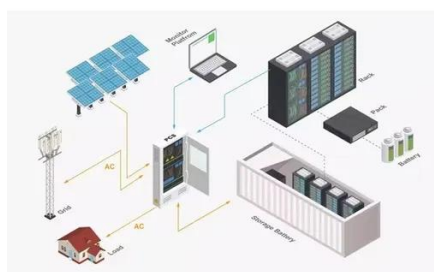

[SWE-505 Battery Storage Cabinet, 261kWh Commercial Power](#)

SWE-505 battery storage cabinet with 261kWh capacity. Ideal for schools, hospitals, estates, and data centres needing backup, grid support, and resilience.