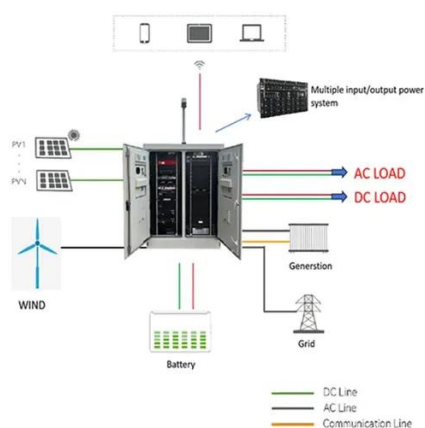

The Huawei Three-Phase Hybrid Inverter SUN2000-5KTL-M1 5kW grid connection is prepared to be installed in homes that are supplied with three-phase current. This inverter is an intermediate model ...

[SUN2000-3-4-5-6KTL-L1 Specs , HUAWEI Smart PV Global](#)

Learn more about the detailed model, parameter configuration, compatibility, environment, and product description of the SUN2000-3-4-5-6KTL-L1.

Huawei SUN2000-5KTL-L1 , 5 kVA

hybrid inverter

The SUN2000-5KTL-L1, produced by Huawei Technologies, is the epitome of excellence in solar inverters. With its 5 kVa power rating, it offers an ideal solution for residential and commercial ...

[Huawei Residential Single Phase 5KW On-Grid Hybrid Solar Inverter ...](#)

The Huawei Solar Inverter SUN-2000-5KTL-L1 makes electricity from your own PV system usable. The component converts direct current into alternating current and thanks to the high efficiency, users ...